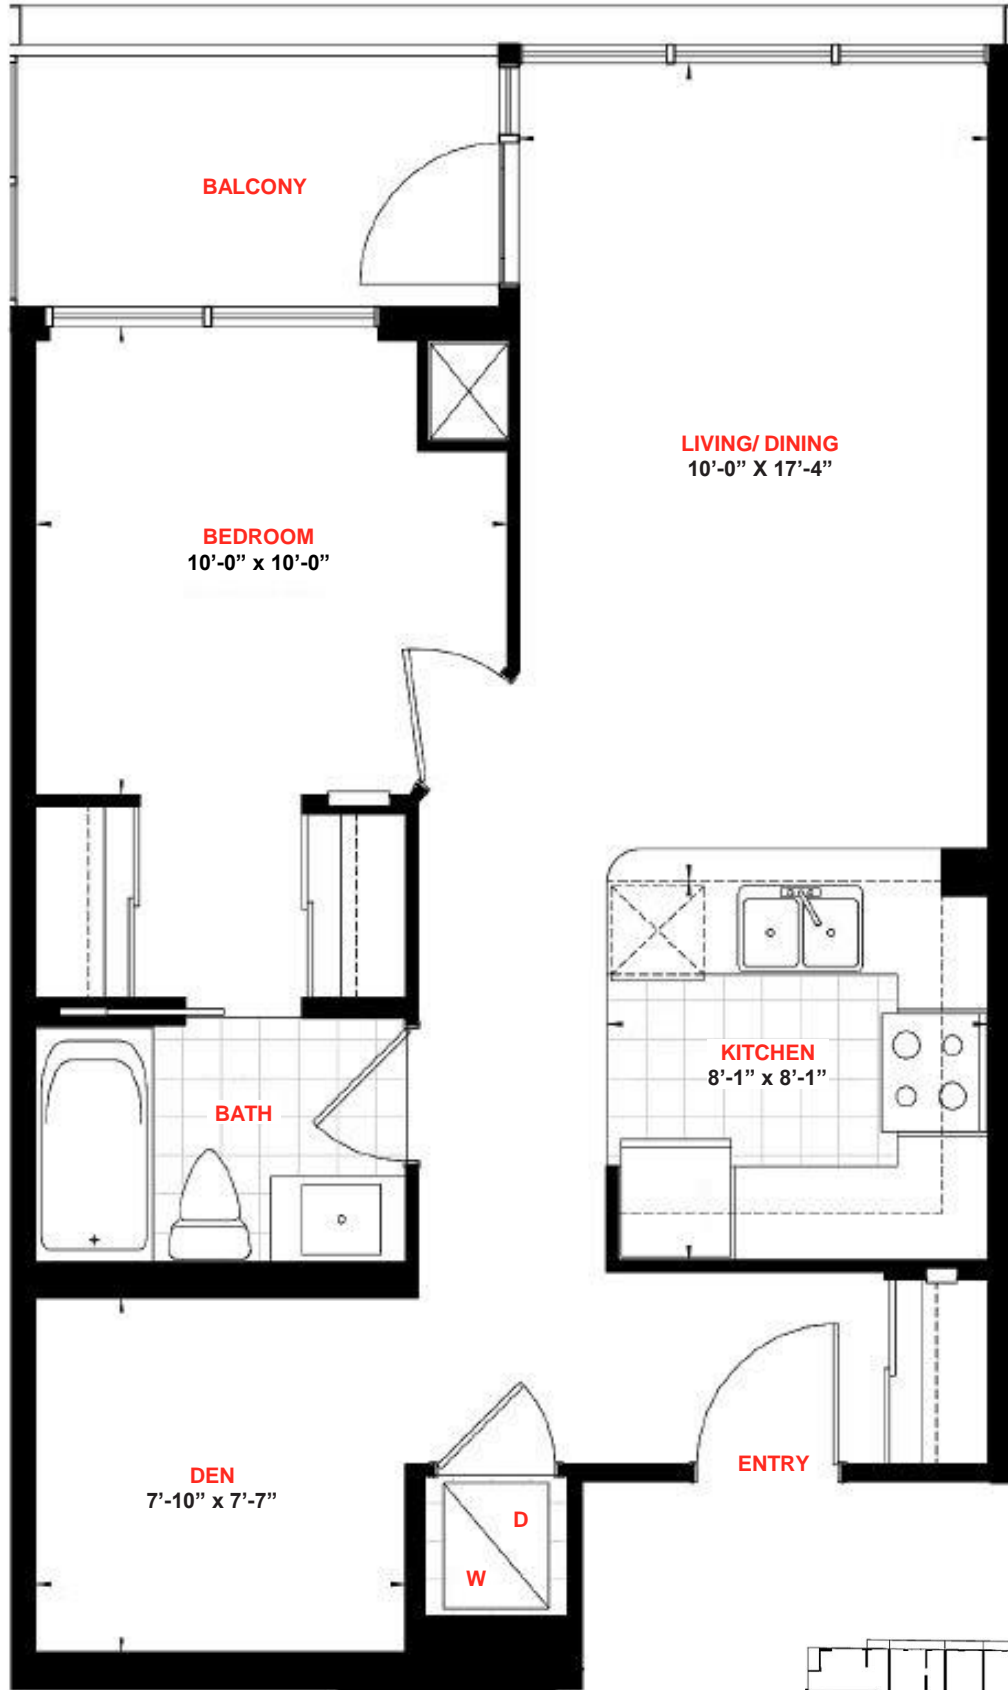

SUITES
208, 311, 411
ONE BEDROOM + DEN
 Suite Area: 651sq.ft.
 Balcony: 48 sq.ft.
Total Area: 699 sq.ft.

Grand Park Drive

Webb Drive

2ND – 4TH FLOOR

All areas and stated room dimensions are approximate. Sizes and specifications are subject to change without notice. Actual living area and balcony/terraces may vary from floor stated areas. E. & O.E.